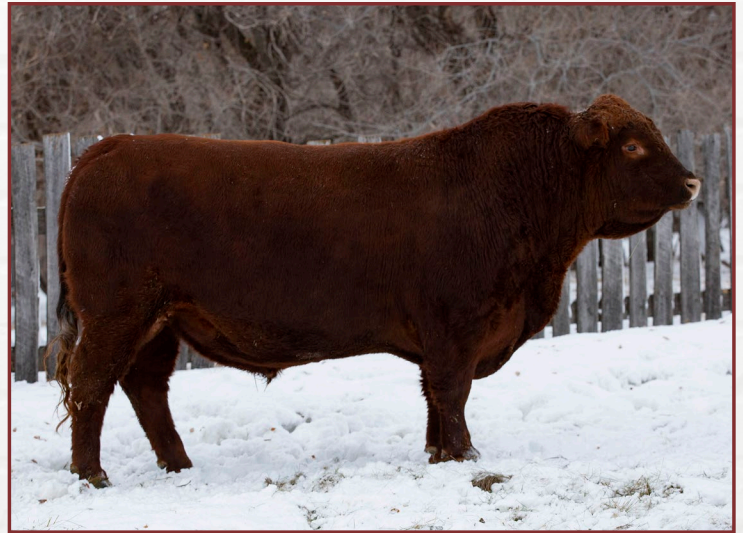

RED T-K COBRA 34B 1787665

RED T-K RINA 87X

RED HAMCO PACKER 133Y

RED T-K KEEPSAKE 49C 1847234

RED T-K KEEPSAKE 45A

EPD	BW	WW	YW	MM	CE	MCE
-0.5	51	76	24	9.0	8.0	

What a consistent group of Buckeye sons this year! This group of bull calves averaged 78 lbs at birth, with an average weaning weight of 715 lbs. Our Pen of 3 Buckeye bulls at Agribition had a 20 lbs difference, with a pen weight average of 984 lbs in November. Buckeye is proving to be a no-nonsense easy calving bull, with exceptional growth. He is a true curve bender.

RED SELTE HOULAHAN 259Z 1950562

RED SPRING CREEK MISS KNI 359T

EPD	BW	WW	YW	MM	CE	MCE
-0.5	56	87	23	6.0	9.0	

Iron Man impressed us as soon as he stepped off the trailer. His dark red color, natural thickness, muscle shape combined with the way he strides out on sound feet and legs is truly impressive. He has passed these traits onto his 1st calf crop. His calves average 80 lbs at birth with an average weaning weight of 728 lbs.